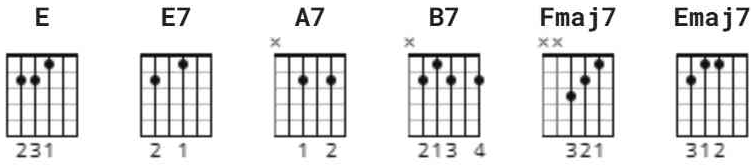

Heartbreak Hotel Chords by Elvis Presley

Difficulty: beginner

Tuning: E A D G B E

Key: E

CHORDS

Heartbreak Hotel chords

Elvis Presley 1956

https://en.wikipedia.org/wiki/Heartbreak_Hotel

E* **E E**
Well, since my baby left me,

I found a new place to dwell.

E7
It's down at the end of lonely street

E
At heartbreak hotel.

A7
I've been so lonely baby,

Well, I'm so lonely,
B7 **E**
I'm so lonely, I could die.

E **E E**
And although it's always crowded,

You still can find some room.

E7
For broken hearted lovers

E
To cry away their gloom.

A7
They've been so lonely baby,

They'll be so lonely,
B7 **E**
They'll be so lonely they could die.

E **E E**
Now, the bell hop's tears keep flowin',

And the desk clerk's dressed in black.

E7

Well they been so long on lonely street

E

They never ever gonna look back.

A7

And they're so lonely baby,